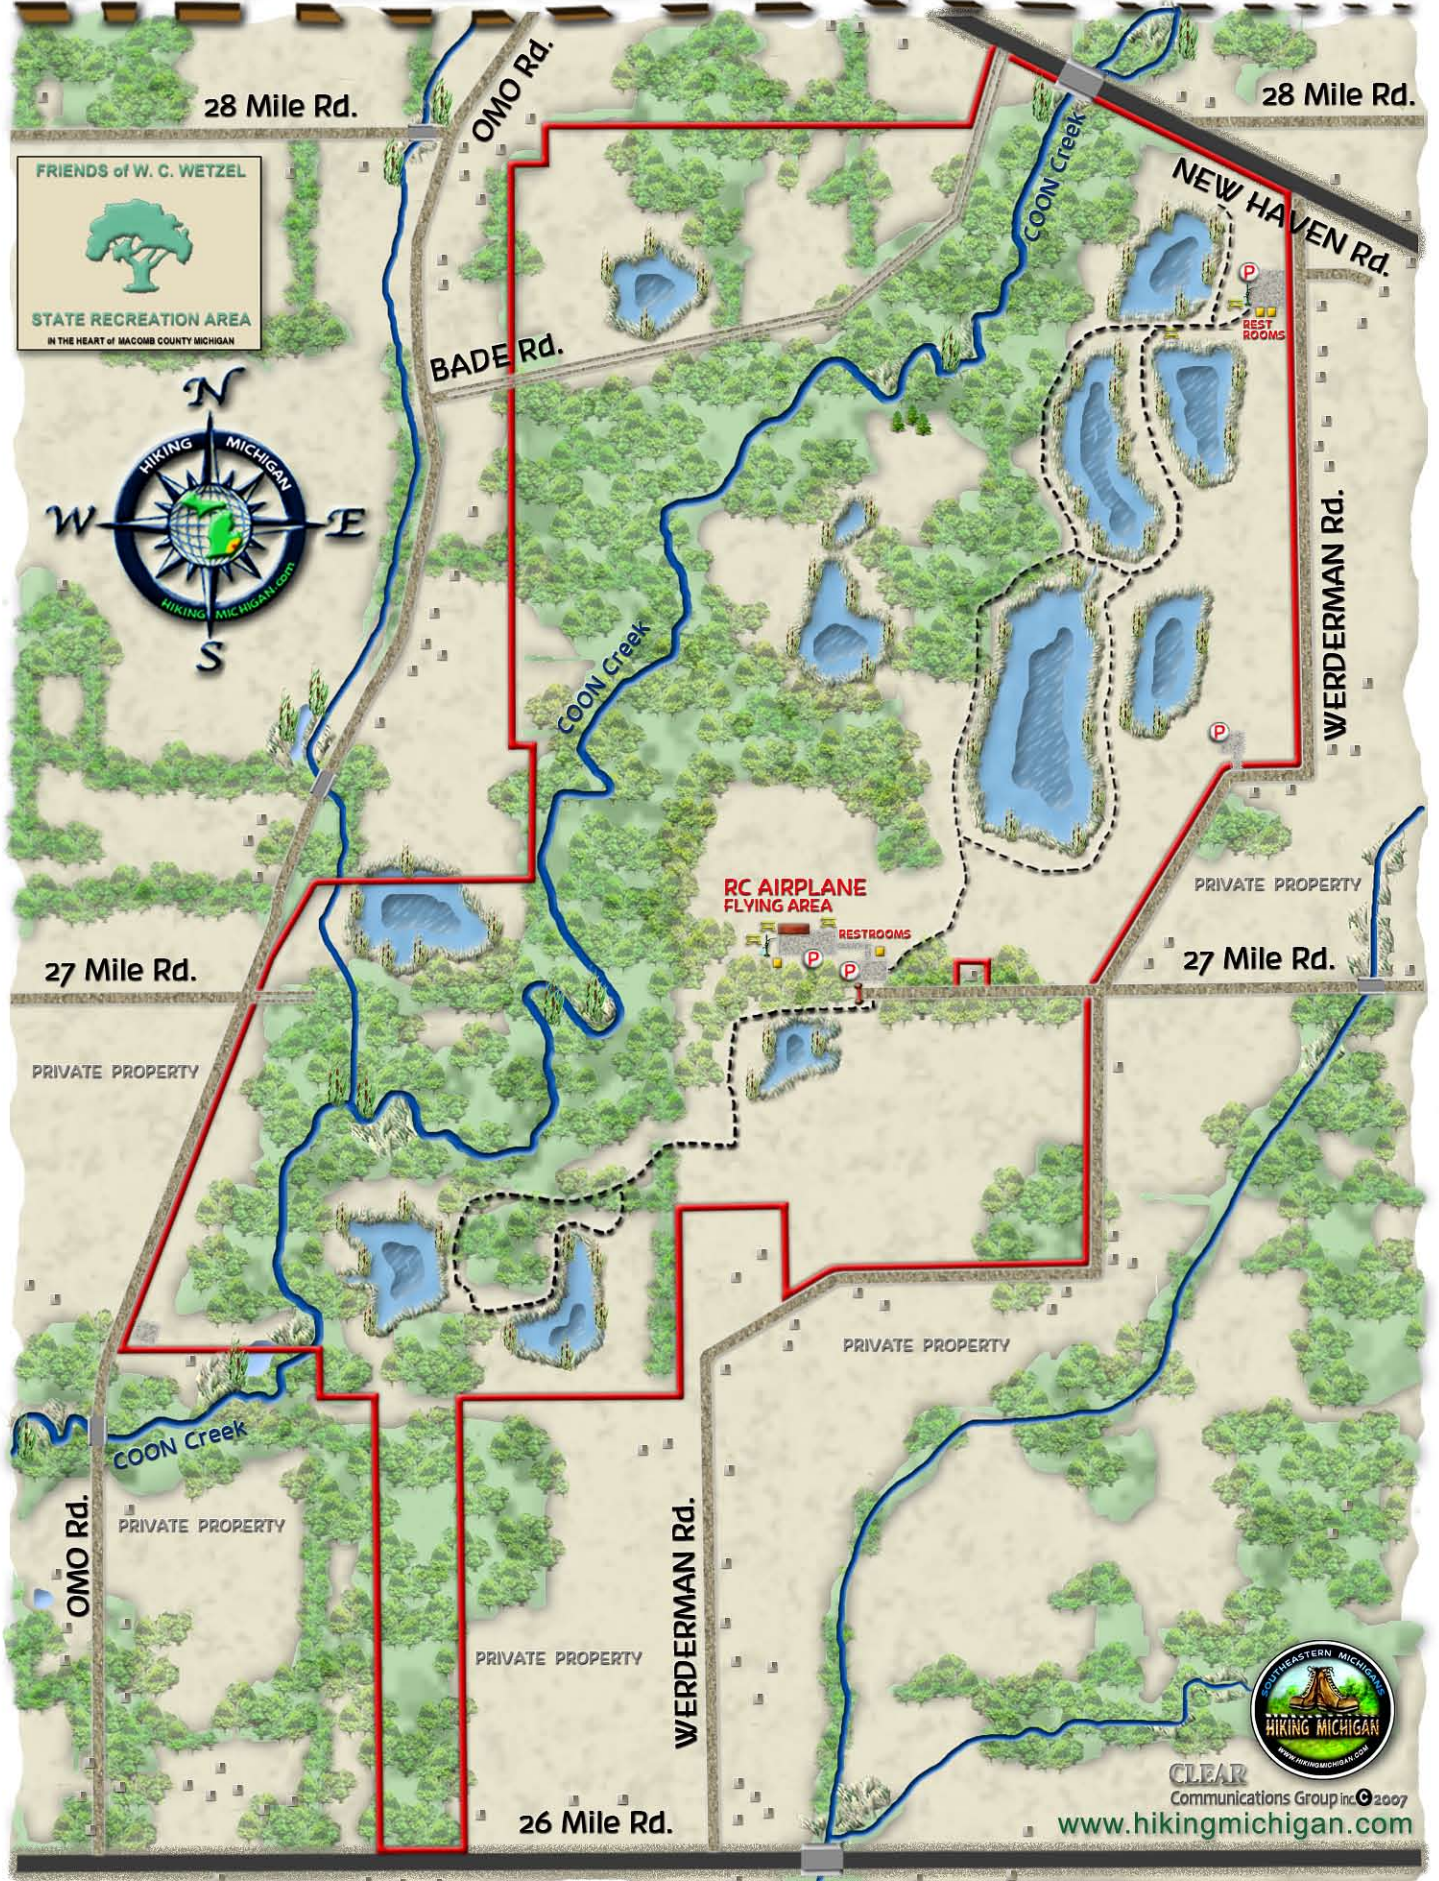

W.C. WETZEL STATE PARK

CLEAR Communications Group Inc. ©2007

www.hikingmichigan.com