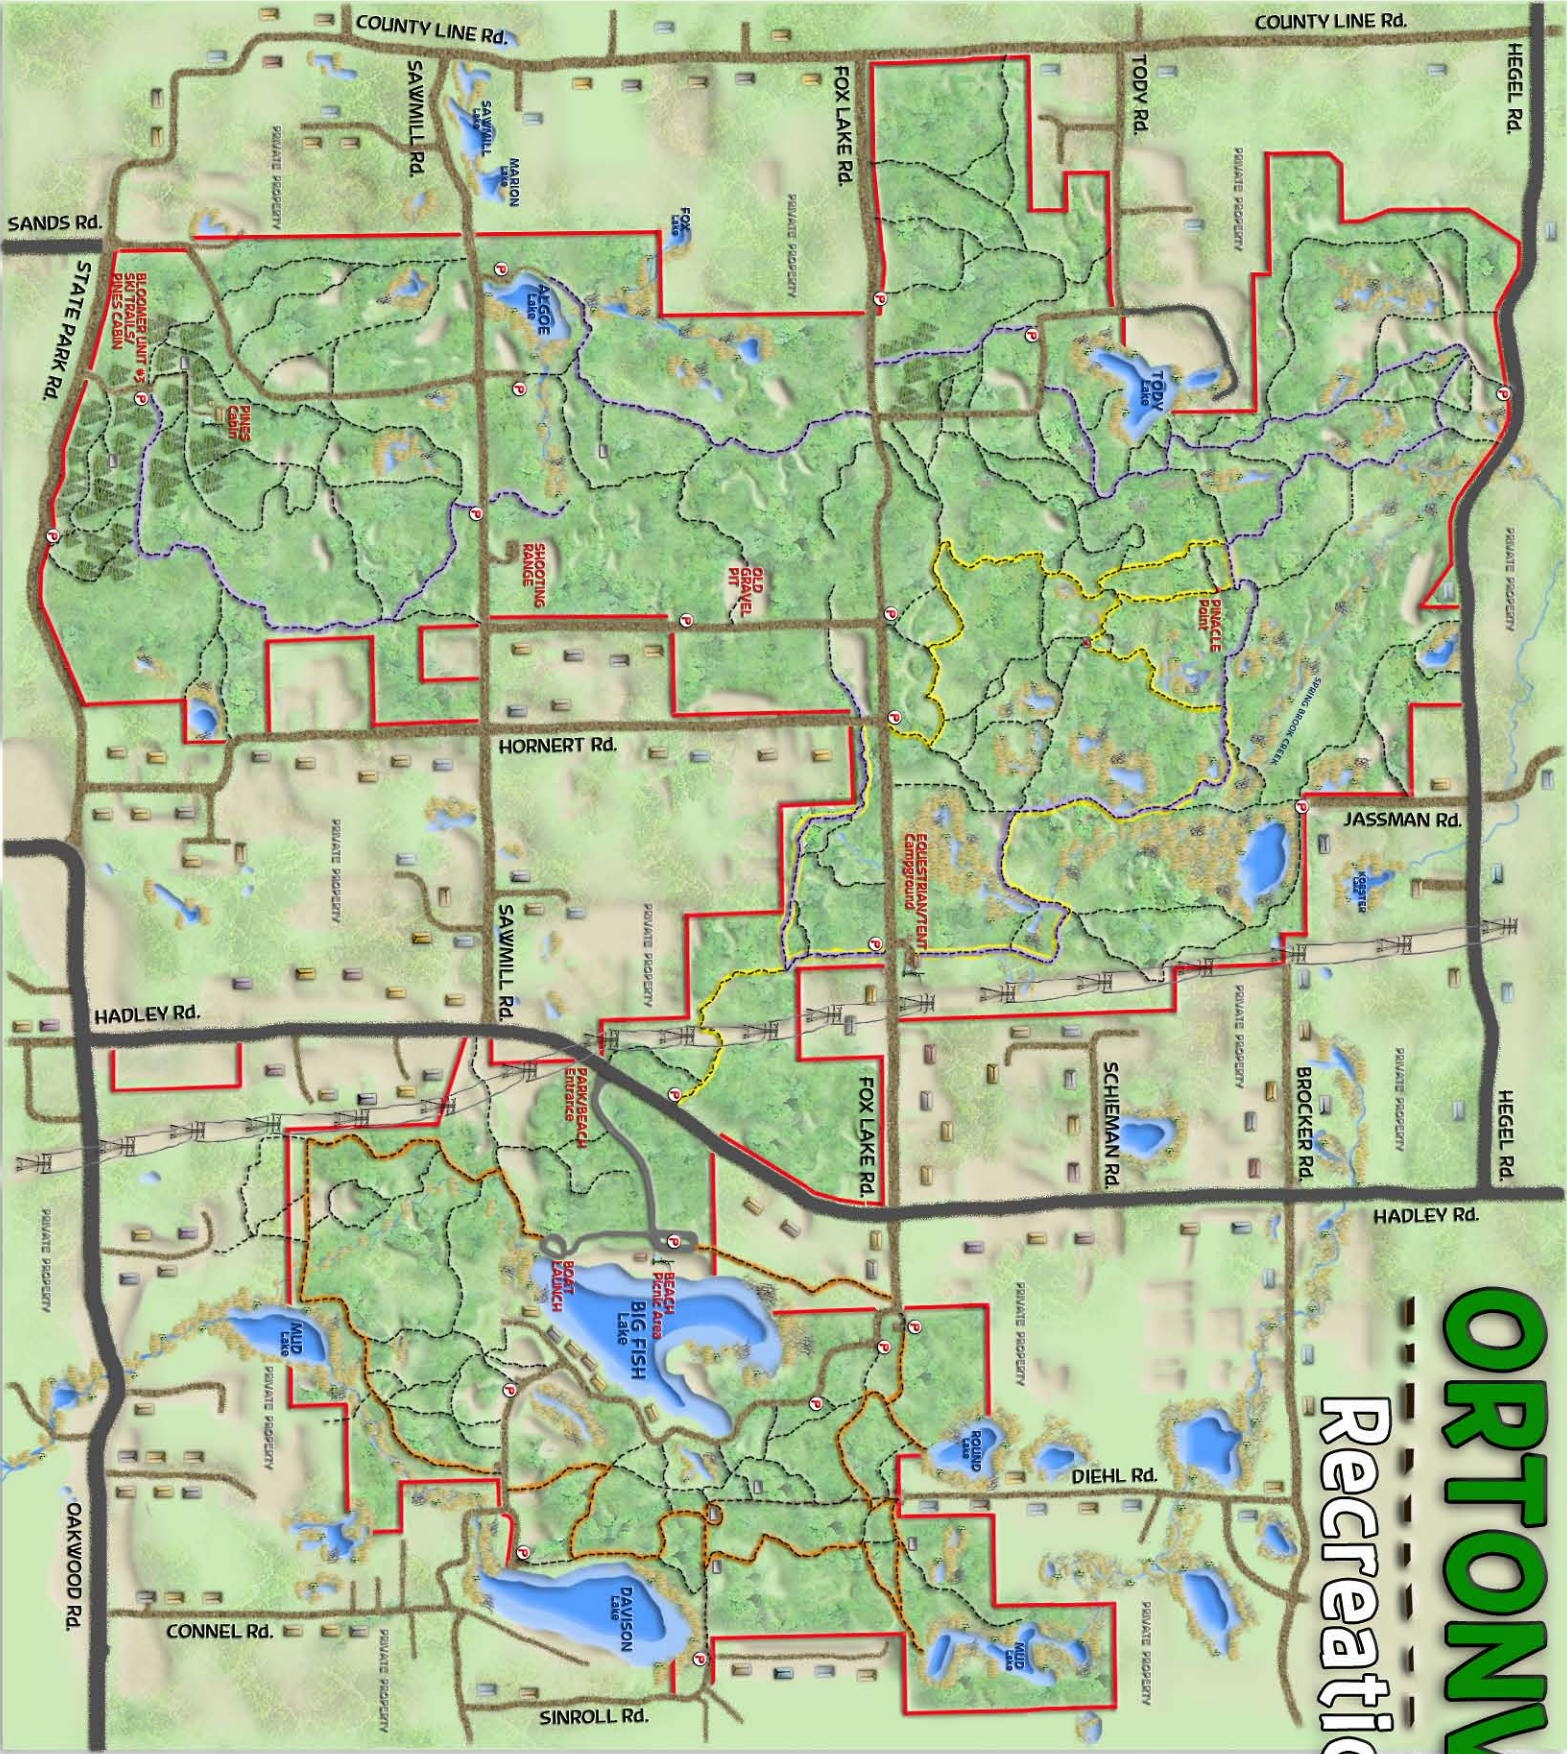

ORTONVILLE

Recreation Area

LEGEND

- The Big Loop Trail - 32 miles
- Chief Wau-Pe-Seng Trail - 9 miles
- Coco Chippewa Trail - 9 miles
- Historic Buildings or Foundations - [Icon]
- Handpump WATER - [Icon]
- Parking - [Icon]
- Private House - [Icon]