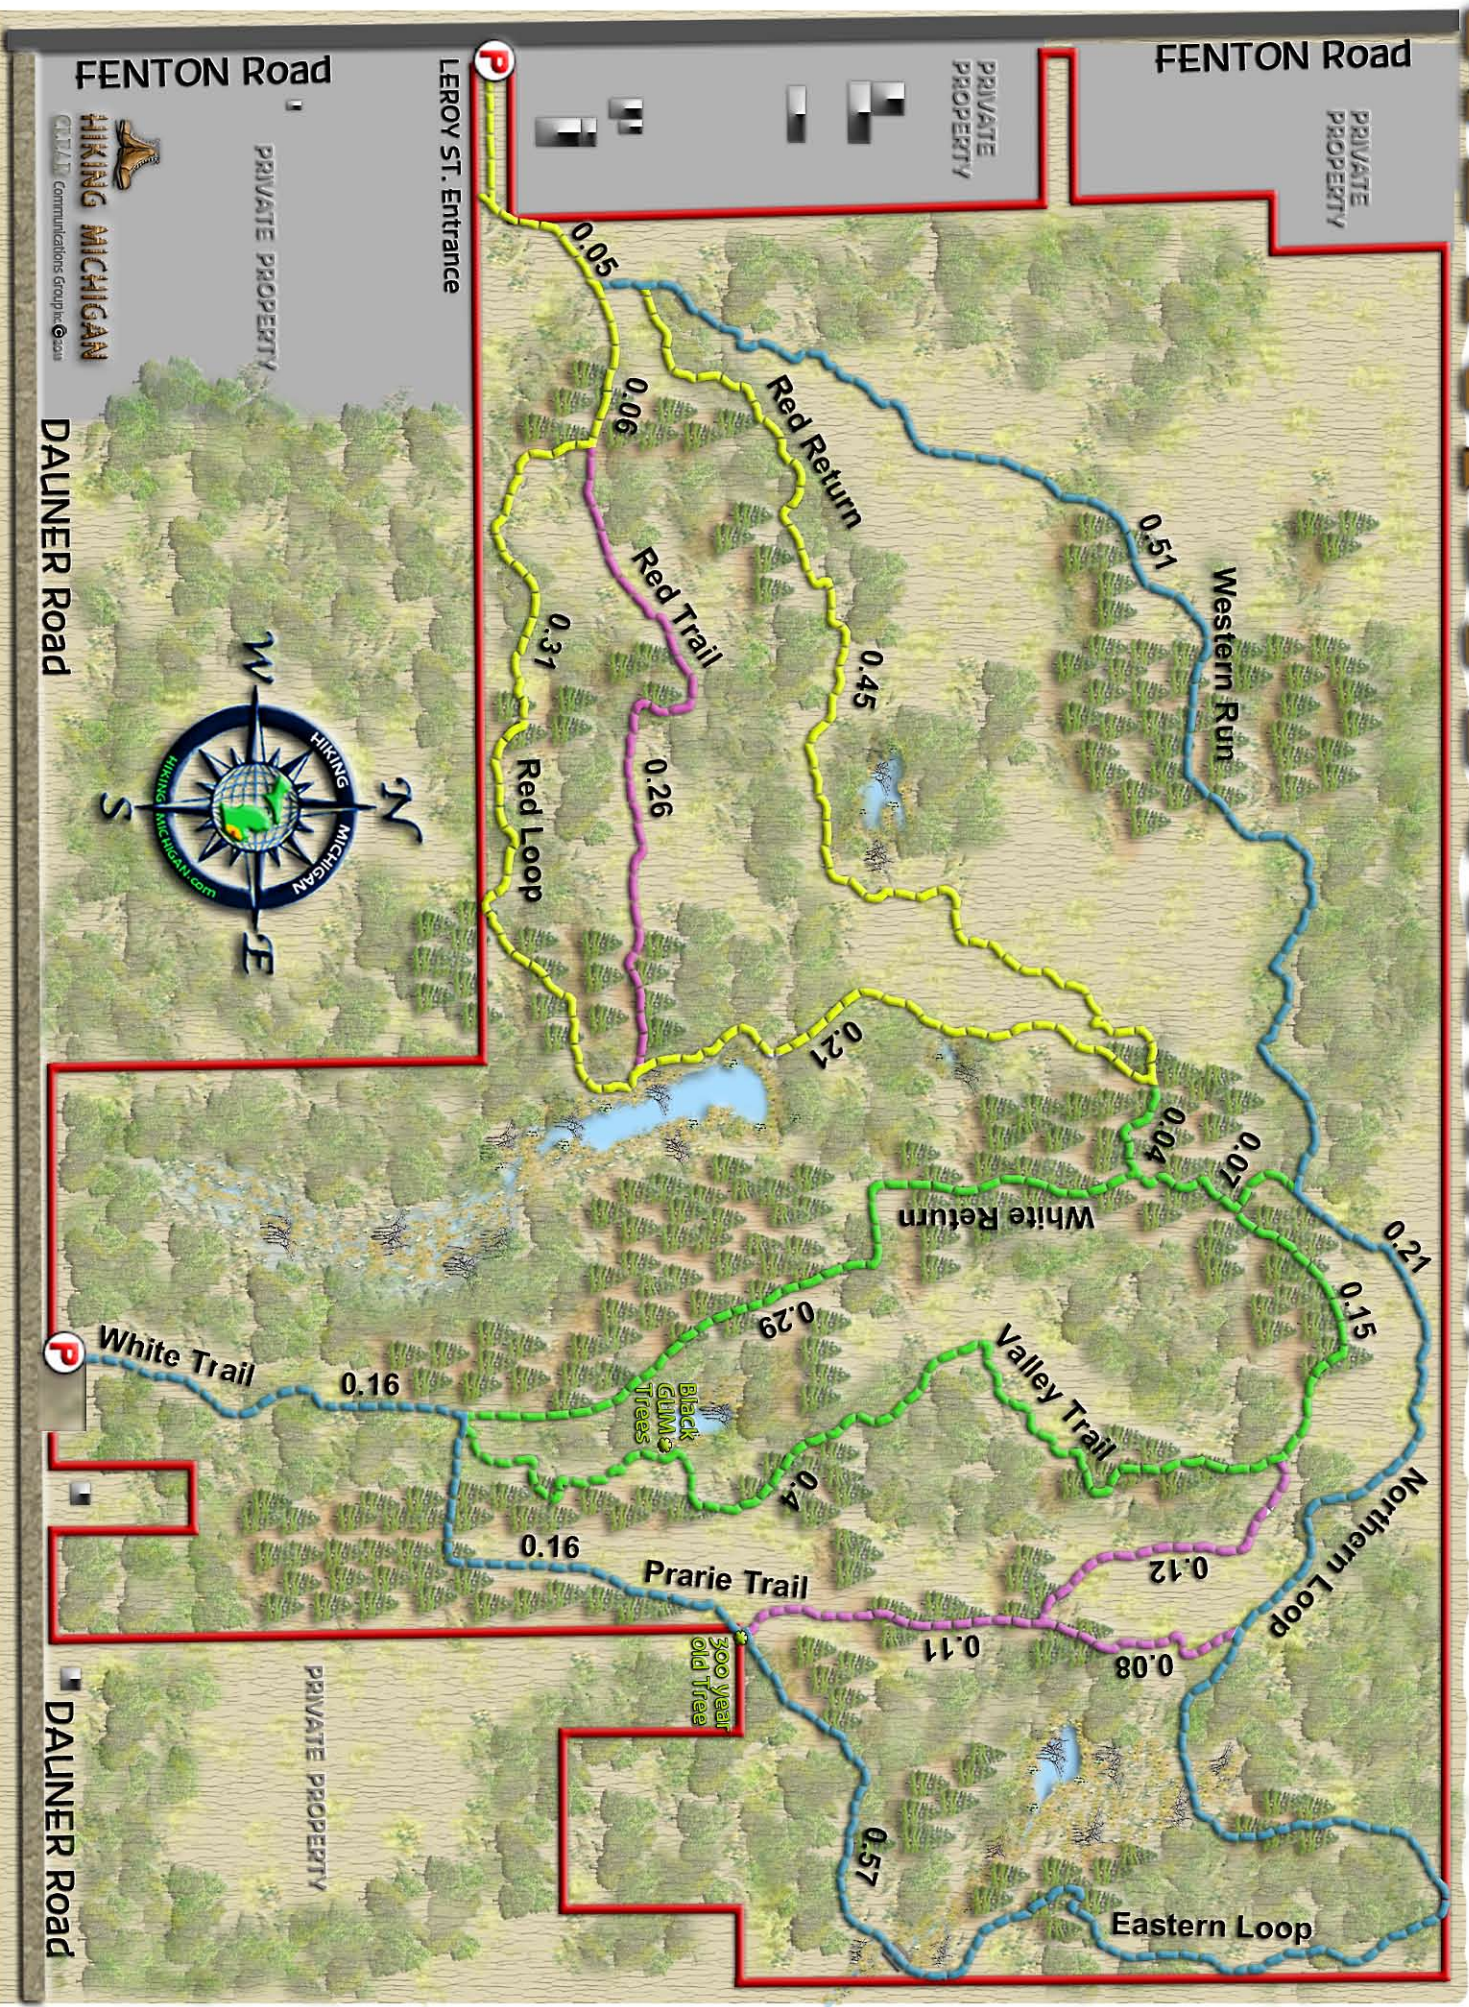

# DAUNER-MARTIN SANCTUARY

michigan nature association

FENTON Road

FENTON Road

PRIVATE PROPERTY

PRIVATE PROPERTY

PRIVATE PROPERTY

LEROY ST. Entrance

DAUNER Road

DAUNER Road

PRIVATE PROPERTY